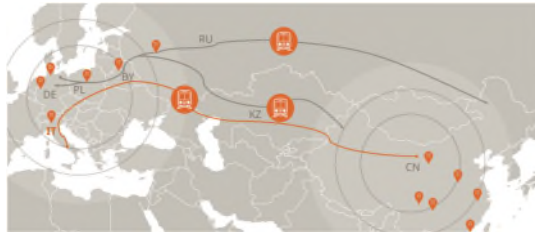

## Rail Freight Ease

When you have an experienced team of Rail Freight specialists delivering on your daily priorities for time, space, frequency and cost, you have Agility's brand of Personal Service. We listen, learn and form a shared understanding of your needs and goals. Our commitment to partnership is the driving force behind our mutual success and ultimate satisfaction for more than 26,000 employees in over 100 countries worldwide. Our standard Rail Freight products and their customizable options bring added flexibility to your supply chain. Whether we are taking extra measures for your sensitive cargo or giving you added supply chain visibility through our online tracking tool, Agility Rail Freight experts are looking to build your trust as they look after your cargo.

# Cross-border Railway Connections

## Rail Freight Overview

Agility's Rail Freight Services cover all areas within China and Italy, with pre-and on-carriage.

Agility's Railway connections include Chinese Rail stations in Zhengzhou, Hefei, Chongqing, Chengdu, Xiamen and Xi'an, and European Rail stations in Poland, Germany, the Netherlands, Russia, Austria and **Italy (Milan)**.

**Agility Logistics Srl**  
Strada Vecchia Paullese 5/A  
20090 Pantigliate MI

italy@agility.com