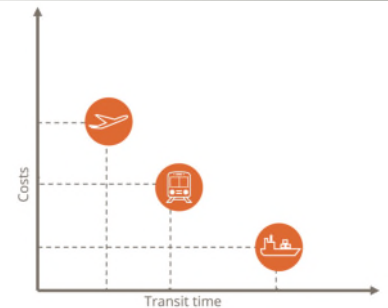

# Cross-border Railway Connections

## Rail Freight Overview

Agility's Rail Freight Services cover all areas within China and Italy, with pre-and on-carriage.

Agility's Railway connections include Chinese Rail stations in Zhengzhou, Hefei, Chongqing, Chengdu, Xiamen and Xi'an, and European Rail stations in Poland, Germany, the Netherlands, Russia, Austria and **Italy (Milan)**.

### ⇒ Cost effectiveness

- Cost savings of approx. 50% compared to Air Freight
- Time savings of approx. 40% compared to Ocean Freight