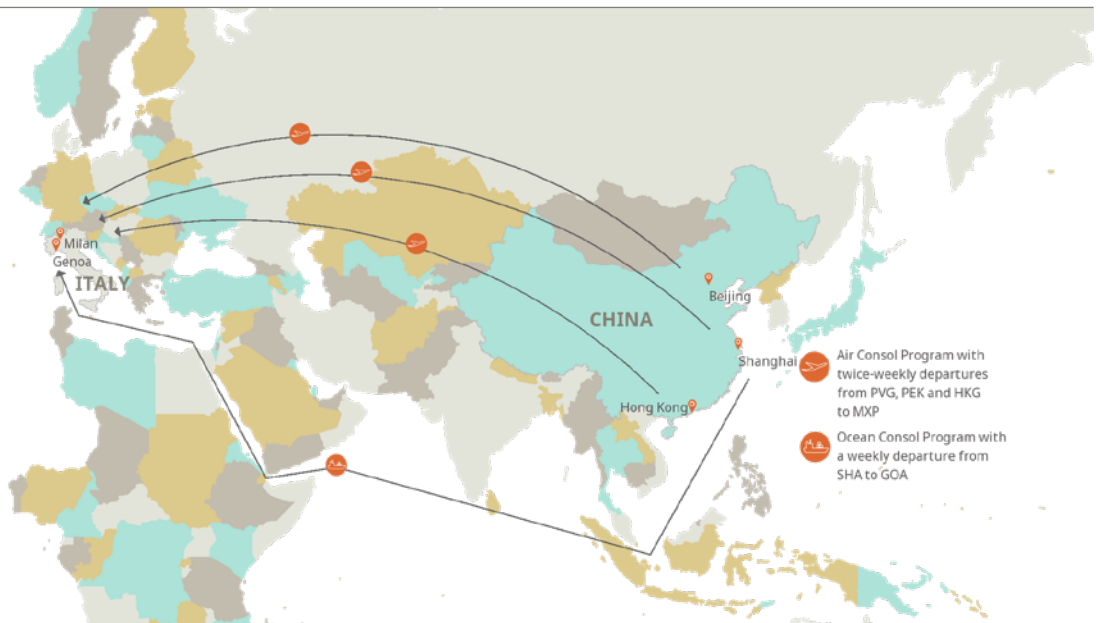

## Enabling Trade Between China and Italy

### Trade Lane Service

Agility brings efficiency to supply chains everywhere we operate with our unmatched personal service, global footprint and customized services. With China and Italy sharing a strong and rapidly growing trade and economic relationship, Agility provides the vital link between these two major trading partners to businesses of all sizes.

### Solution Overview

- Extensive network in China and Italy with bonded and non-bonded warehousing facilities.
- Agility's own consol services and preferred carriers usage, both Air and Ocean.
- AIR
- Air Consol Program with fixed, twice-weekly departures from Shanghai, Beijing and Hong Kong.
- Air Transit Time: 3-5 and 7-10 days, depending on service level.
- OCEAN
- Ocean Consol Program with a fixed weekly departure from Shanghai.
- Ocean Cut Off: Friday.
- Ocean Transit Time: 33 days.
- Personal service provided by Agility's dedicated trade lane specialists.