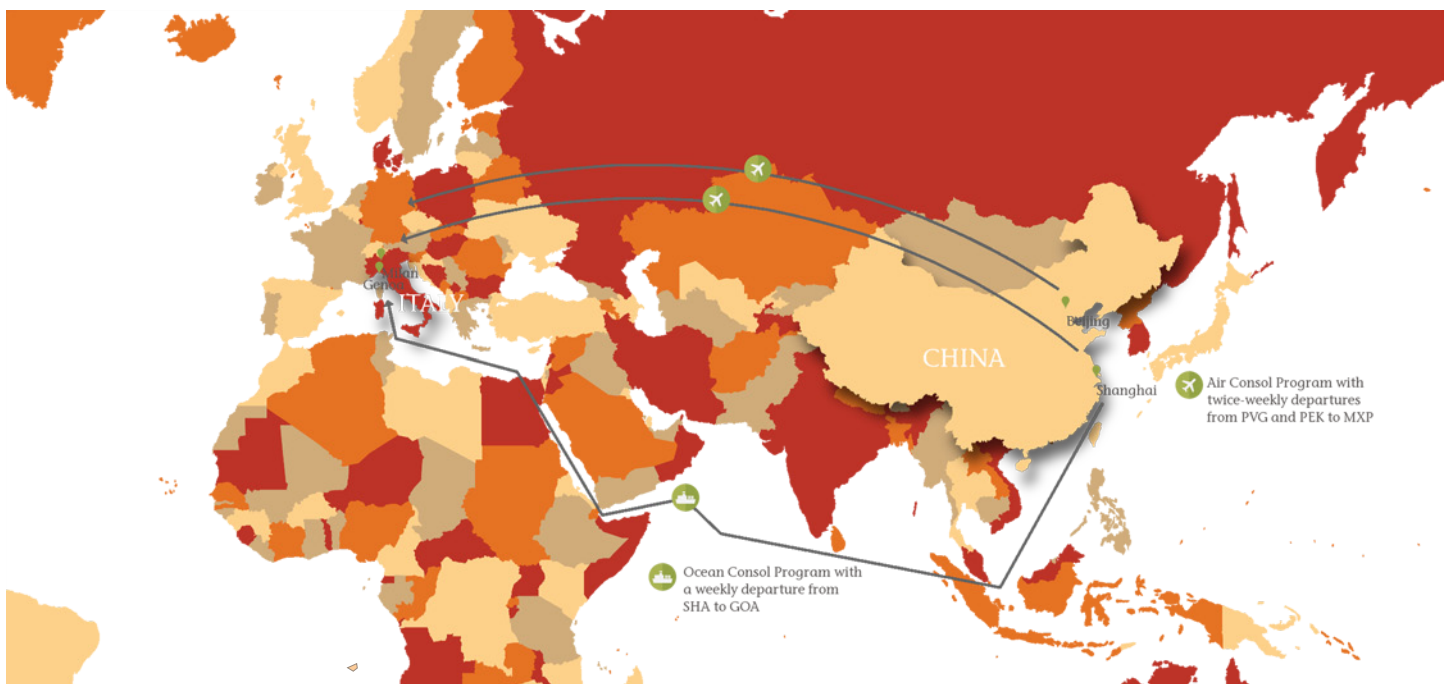

Enabling Trade Between China and Italy

Air & Ocean Freight Services

Trade Lane Service

Agility brings efficiency to supply chains everywhere we operate with our unmatched personal service, global footprint and customized services.

With China and Italy sharing a strong and rapidly growing trade and economic relationship, Agility provides the vital link between these two major trading partners to businesses of all sizes.

For more information, contact

Agility China

Leo Chiu
lchiu@agility.com
Tel +852 2211 8834

Agility Italy

Marco Vincenzi
mvincenzi@agility.com
Tel +39 045 8290958

Solution Overview

- Extensive network in China and Italy with bonded and non-bonded warehousing facilities.
- Agility's own consol services, both Air and Ocean.
- Preferred carriers usage, both Air and Ocean.
- Air Consol Program with fixed, twice-weekly departures from Shanghai and Beijing.
- Air Transit Time: 3-5 and 7-10 days, depending on Service Level.
- Ocean Consol Program with a fixed weekly departure from Shanghai.
- Ocean Cut Off: Friday.
- Ocean Transit Time: 28 days.
- Personal service provided by Agility's dedicated trade lane specialists.