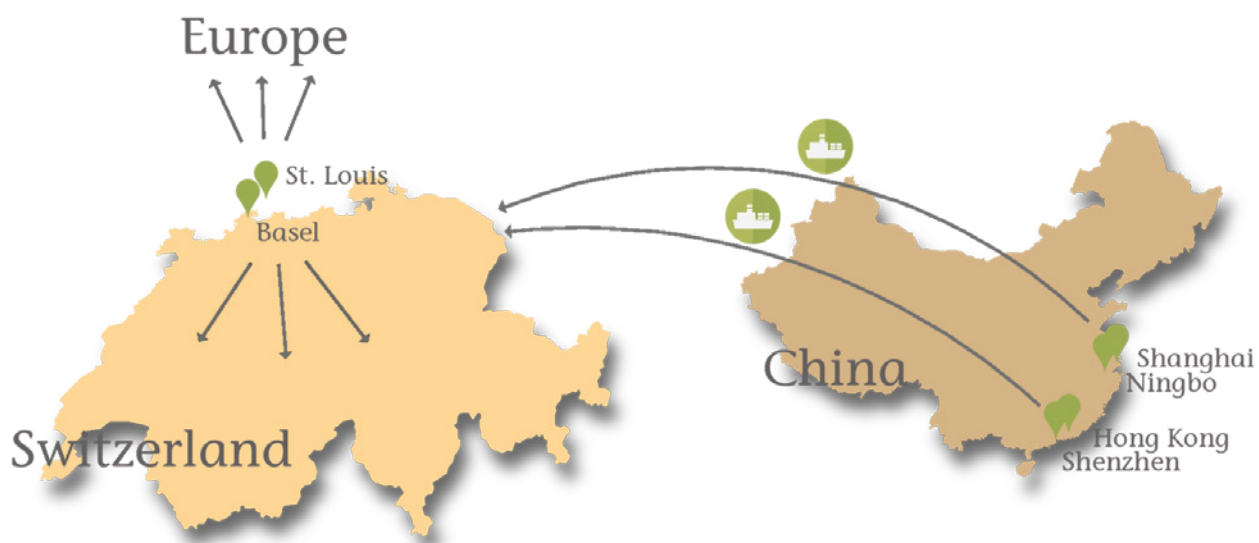

LCL Service between China and Switzerland

Less Container Load

LCL Service

Agility brings efficiency to supply chains everywhere we operate with our unmatched customized services.

Agility offers a groupage service that enables smaller sized cargo to travel economically in a shared container. Due to the consolidation in one Full Container Load we give our customers access to the economy of scales in Ocean Freight and cost benefits.

For more information, contact

Agility Switzerland

Daniel Jermann
djermann@agility.com
T +41.61.316.5345

Key Facts

- Weekly departures
- Own warehousing facilities in China
- Optimized transit times from China to Switzerland
- Warehousing options in Switzerland and Europe
- Access to our European distribution center St. Louis, France
- Door-to-door service
- Direct service to Basel no double handling
- Single point contact – qualified personnel
- E-invoicing options
- EDI connectivity
- Best-in-class integrated purchase order management and tracking systems